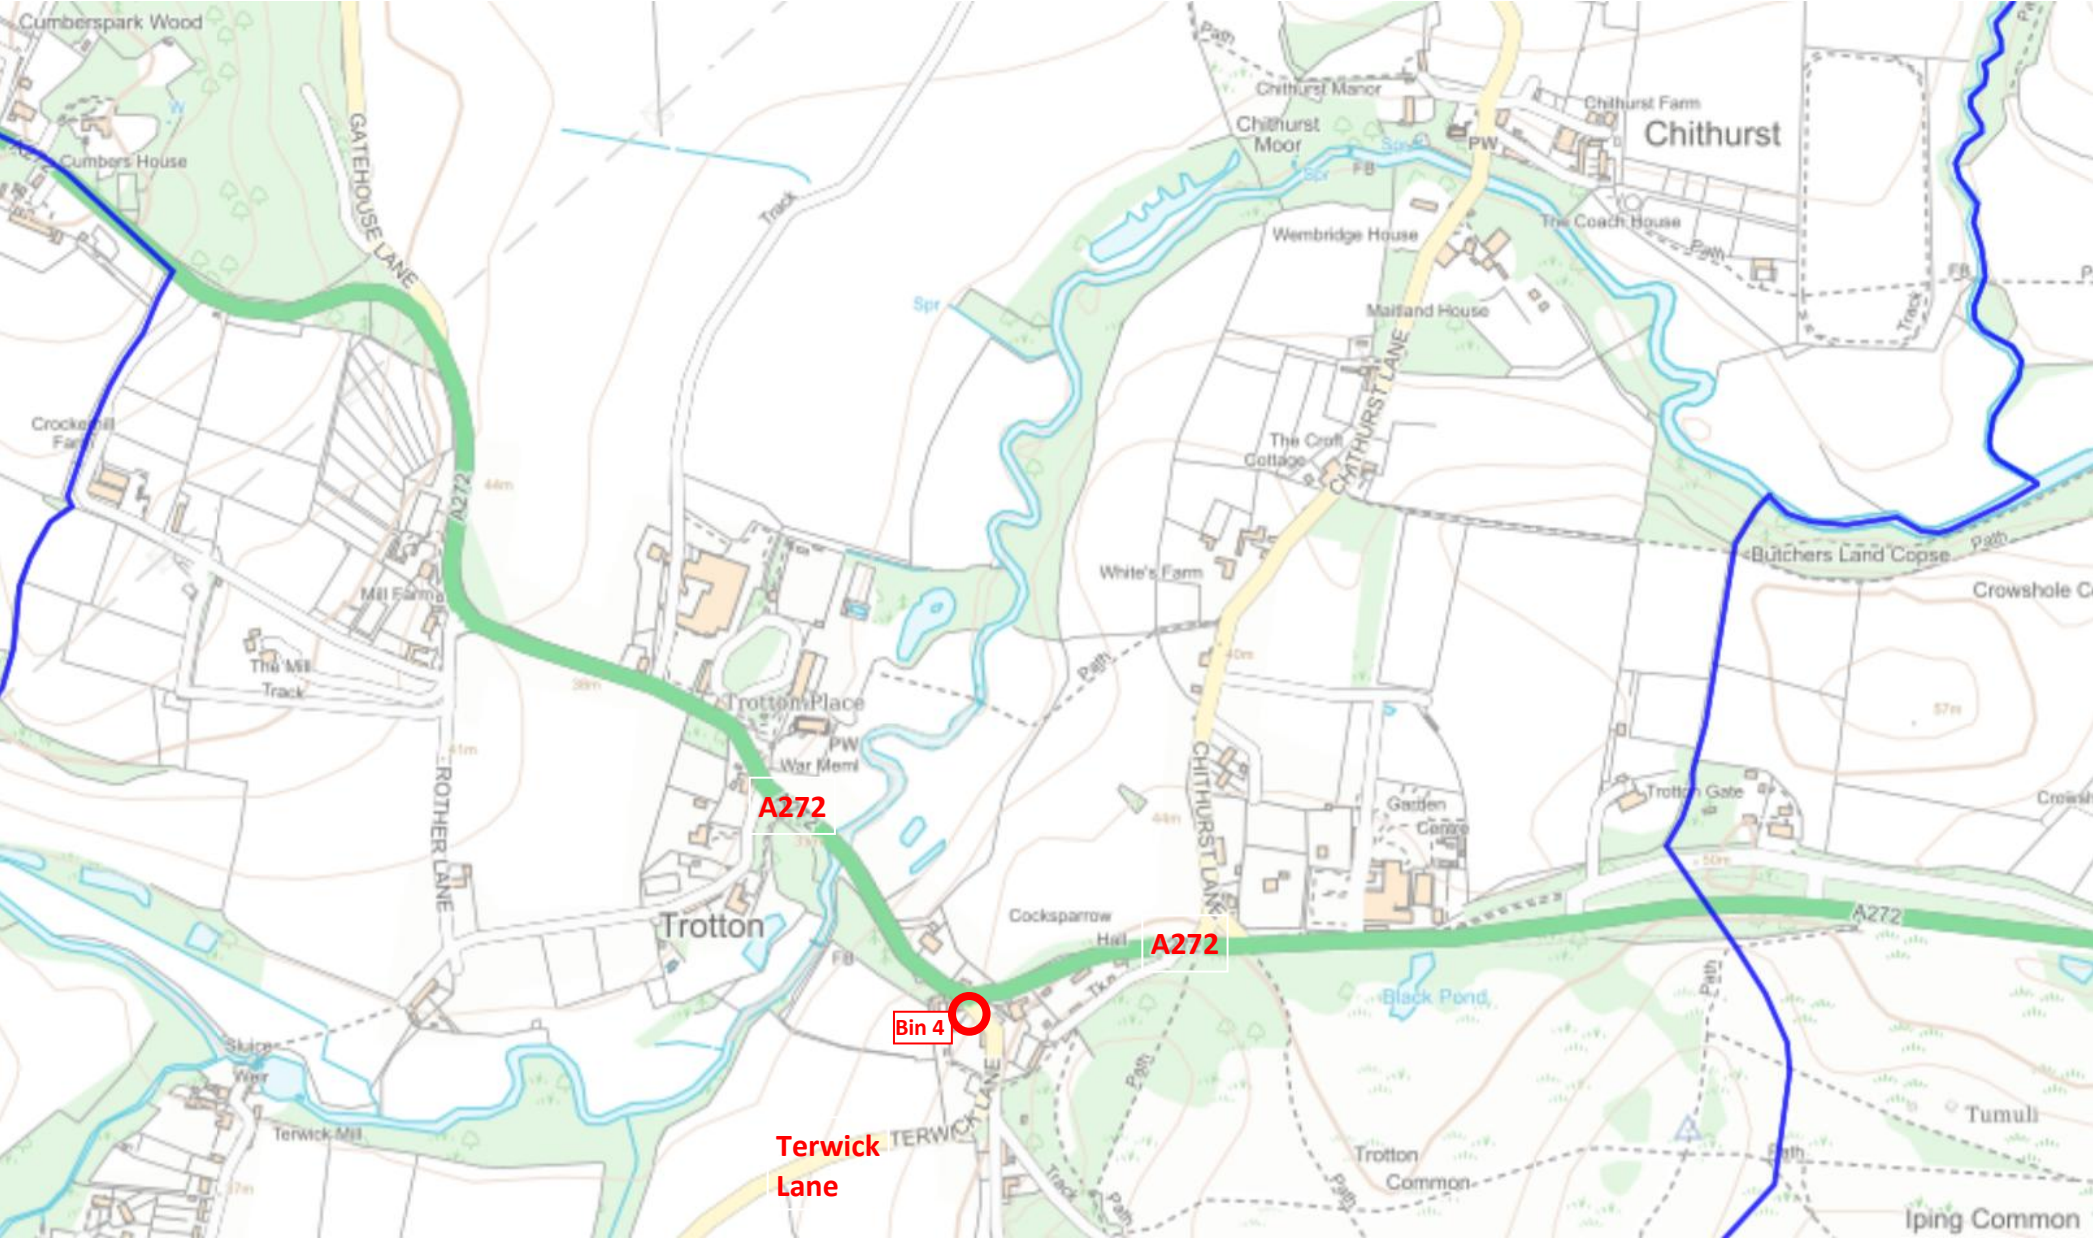

Grit bins: proposed locations (5)

1. A272 Crocker Hill - Exact position to be advised by WSCC Highways

What3words ref: [///decompose.couriers.traffic](https://www.what3words.com/#!/decompose/couriers.traffic)

Gatehouse Lane

Remains of old grit bin

2. A272 – Rother Lane junction - Exact position to be advised by WSCC Highways

What3words ref: [///limiting.procures.overjoyed](https://www.what3words.com/limiting-procures-overjoyed)

3. Mill Lane, Dumpford - Exact position to be advised by WSCC Highways

What3words ref: [///skewed.able.snowboard](https://www.what3words.com/skewed/able/snowboard)

4. A272 Terwick Lane junction - Exact position to be advised by WSCC Highways

What3words ref: [///devoured.deflate.sprouts](https://www.what3words.com/#!/devoured.deflate.sprouts)

5. A272 Chithurst Lane junction - Exact position to be advised by WSCC Highways

What3words ref: [///slurping.cowboys.knee](https://www.what3words.com/#!/slurping.cowboys.knee)