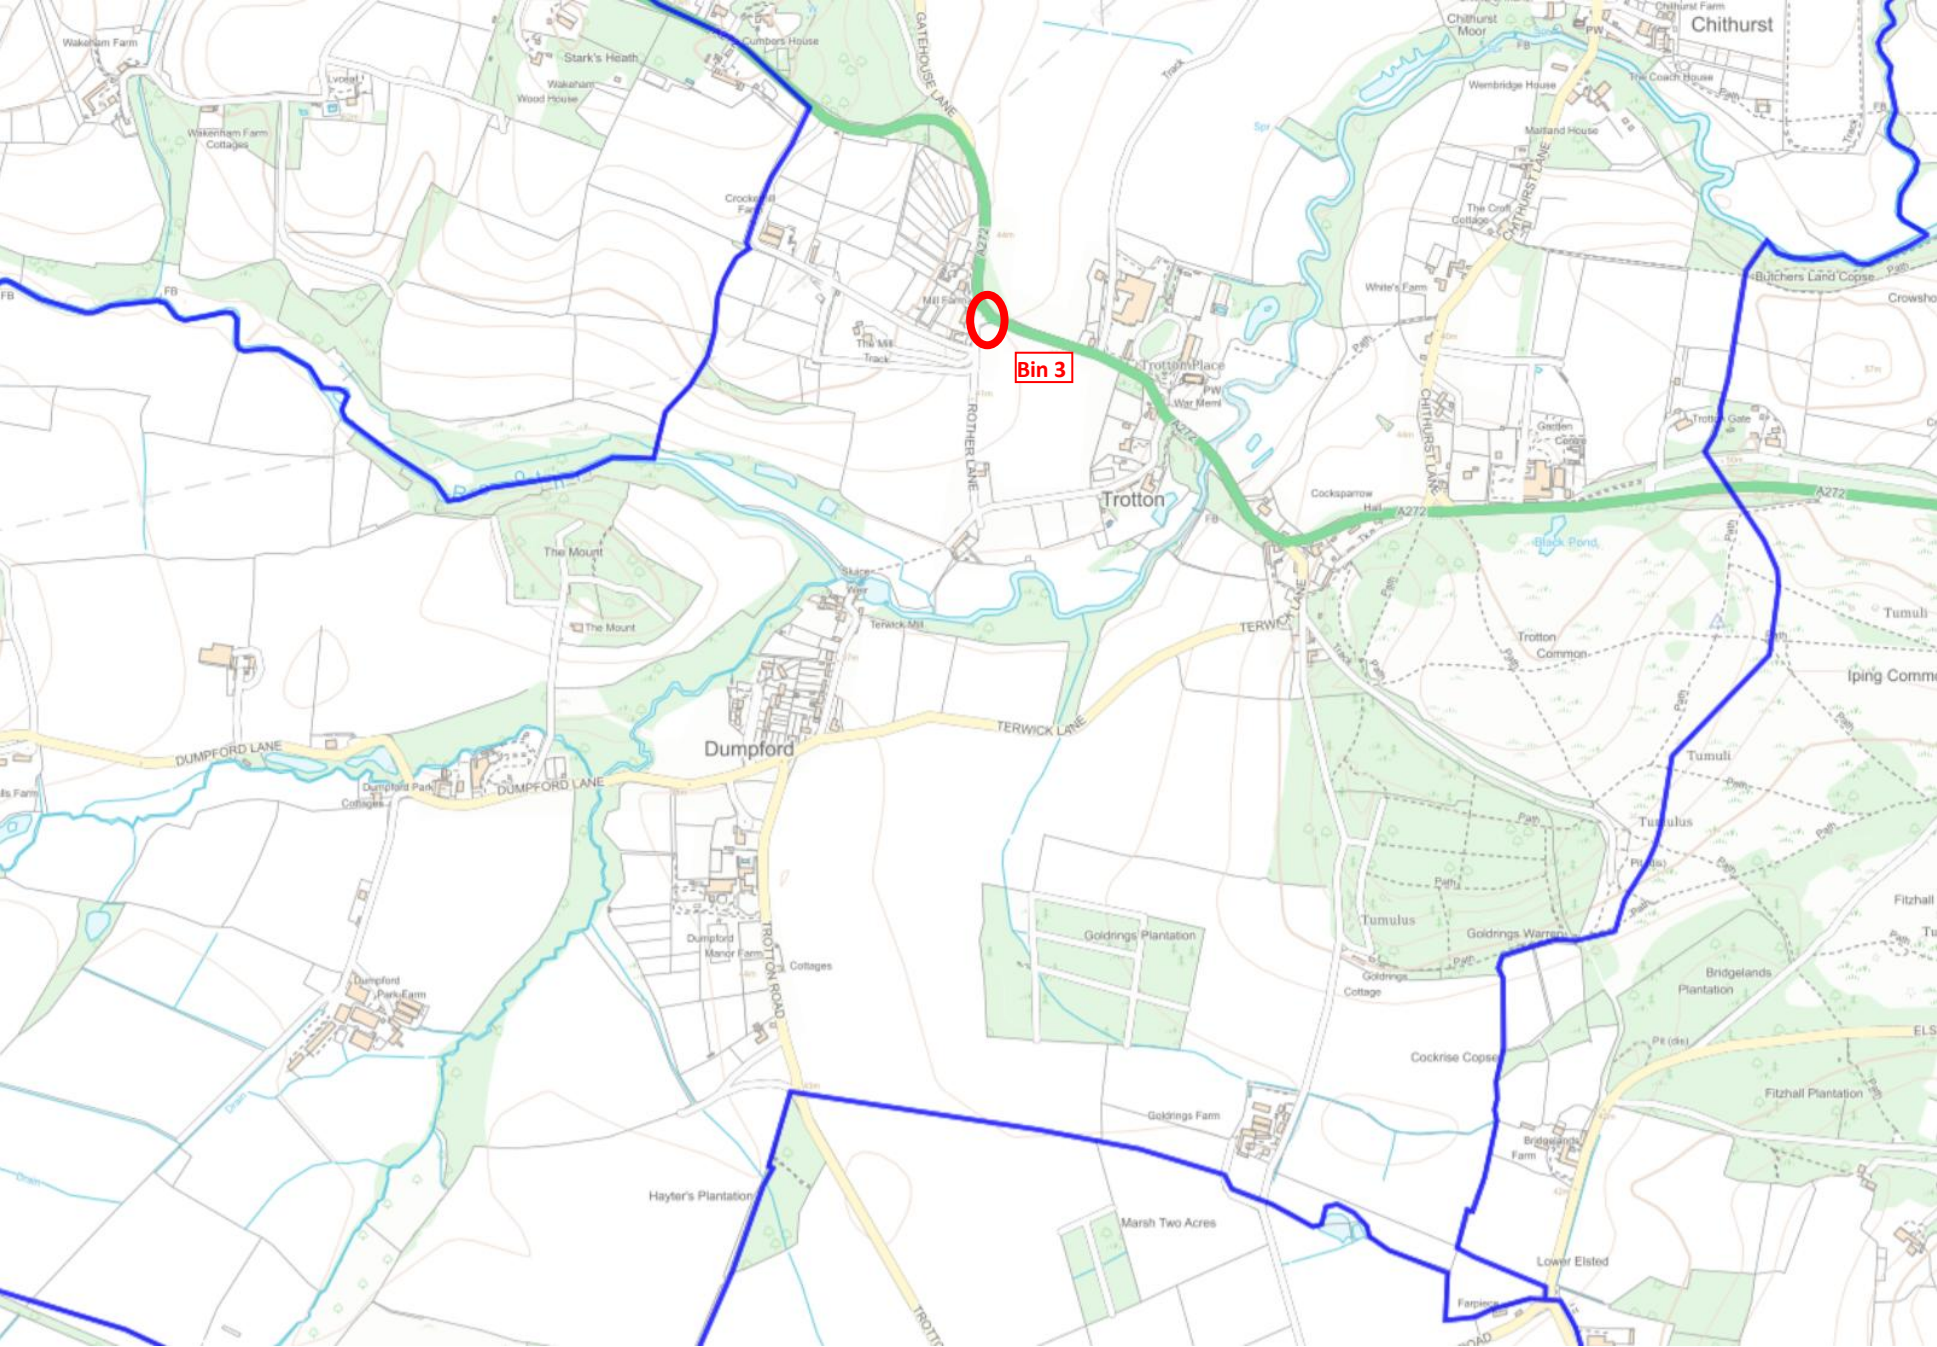

Grit bins: proposed locations (5)

1. A272 Crocker Hill - Exact position to be advised by WSCC Highways

What3words ref: [///decompose.couriers.traffic](https://www.what3words.com/#!/decompose/couriers.traffic)

Gatehouse Lane

Remains of old grit bin

2. A272 – Rother Lane junction - Exact position to be advised by WSCC Highways

What3words ref: [///limiting.procures.overjoyed](https://www.what3words.com/limiting-procures-overjoyed)

3. Mill Lane, Dumpford - Exact position to be advised by WSCC Highways

What3words ref: [///skewed.able.snowboard](https://www.what3words.com/skewed/able/snowboard)

4. A272 Terwick Lane junction - Exact position to be advised by WSCC Highways

What3words ref: [///devoured.deflate.sprouts](https://www.what3words.com/#!/devoured.deflate.sprouts)

5. A272 Chithurst Lane junction - Exact position to be advised by WSCC Highways

What3words ref: [///slurping.cowboys.knee](https://www.what3words.com/#!/slurping.cowboys.knee)