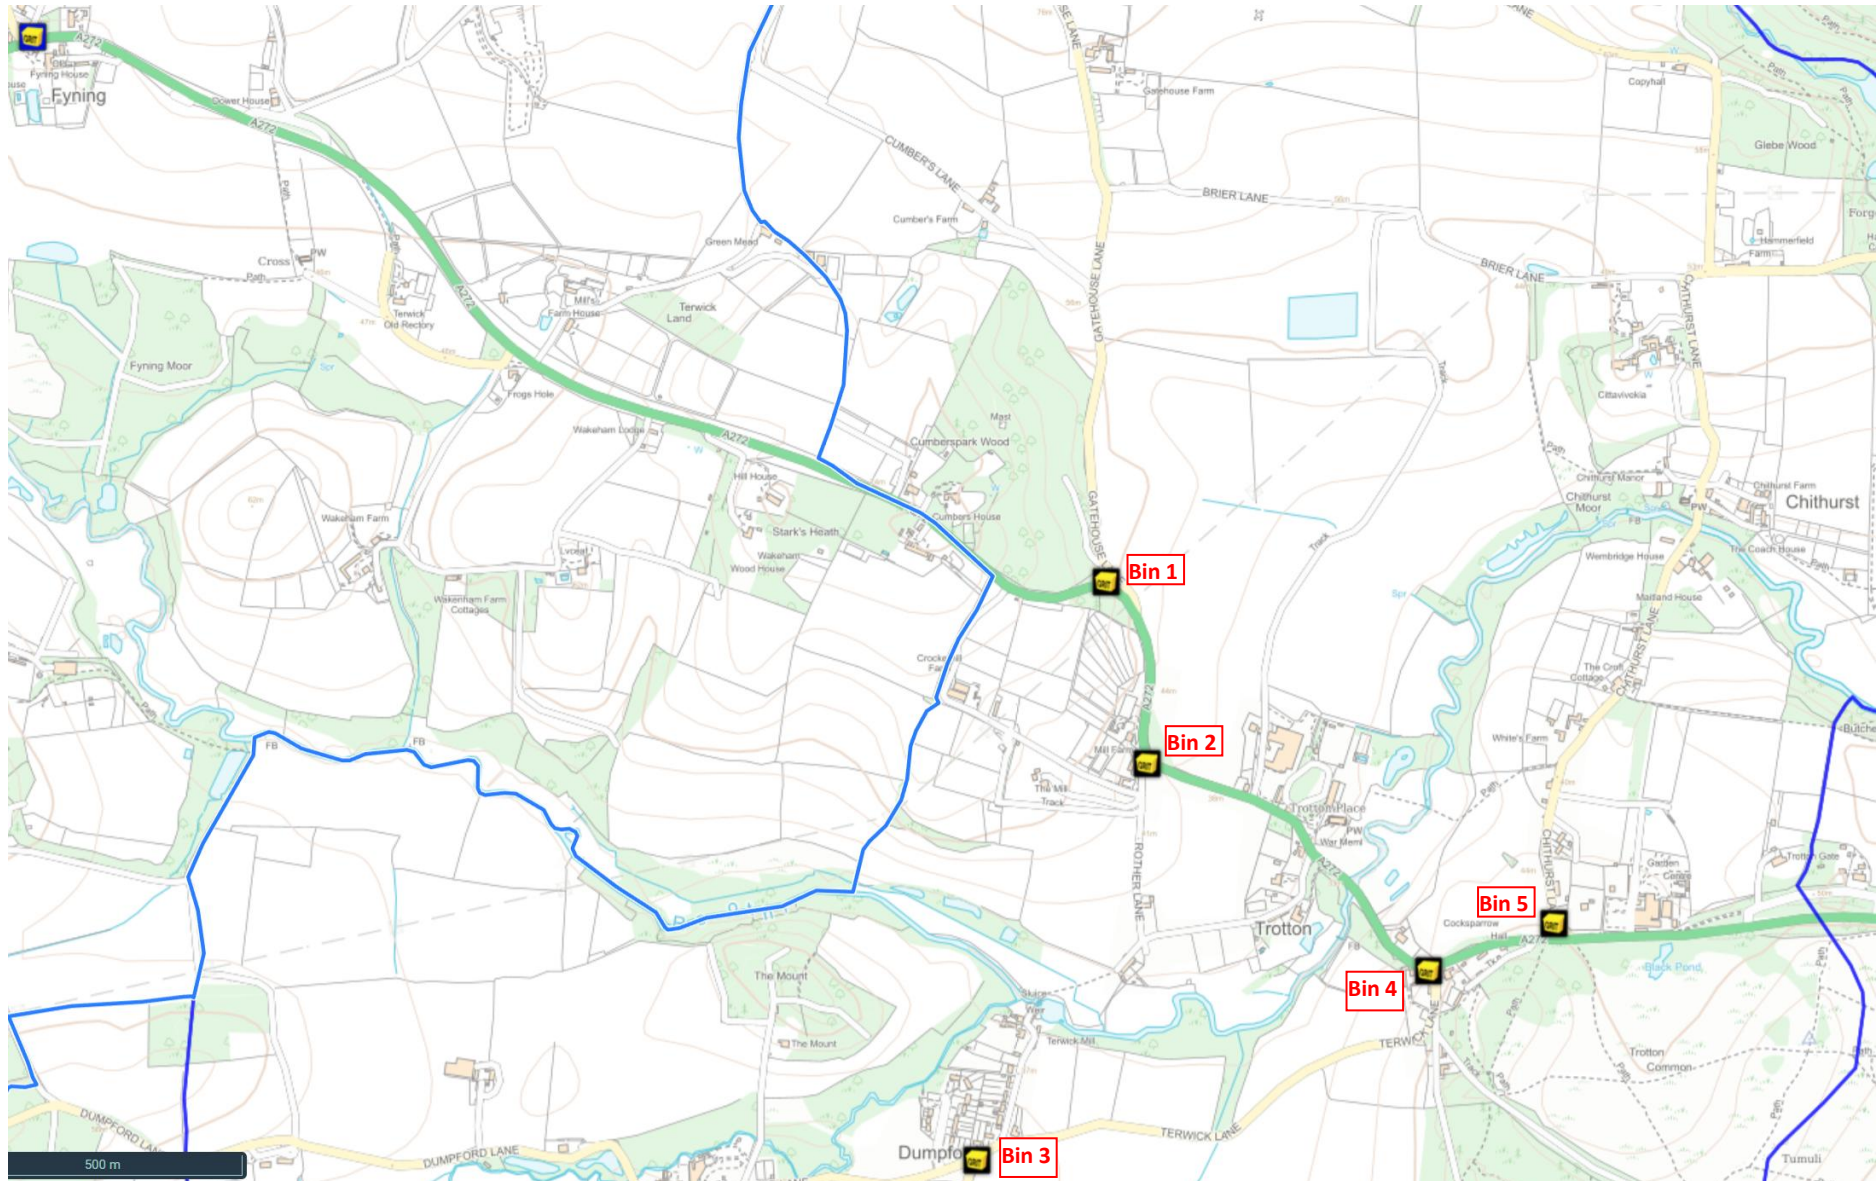

Grit bins: proposed locations (5)

1. A272 Crocker Hill - Exact position to be advised by WSCC Highways

What3words ref: [///decompose.couriers.traffic](https://www.what3words.com/#!/decompose/couriers.traffic)

Gatehouse Lane

Remains of old grit bin

2. A272 – Rother Lane junction - Exact position to be advised by WSCC Highways

What3words ref: [///limiting.procures.overjoyed](https://www.what3words.com/limiting-procures-overjoyed)

3. Mill Lane, Dumpford - Exact position to be advised by WSCC Highways

What3words ref: [///skewed.able.snowboard](https://www.what3words.com/skewed/able/snowboard)

4. A272 Terwick Lane junction - Exact position to be advised by WSCC Highways

What3words ref: [///devoured.deflate.sprouts](https://www.what3words.com/#!/devoured.deflate.sprouts)

5. A272 Chithurst Lane junction - Exact position to be advised by WSCC Highways

What3words ref: [///slurping.cowboys.knee](https://www.what3words.com/#!/slurping.cowboys.knee)