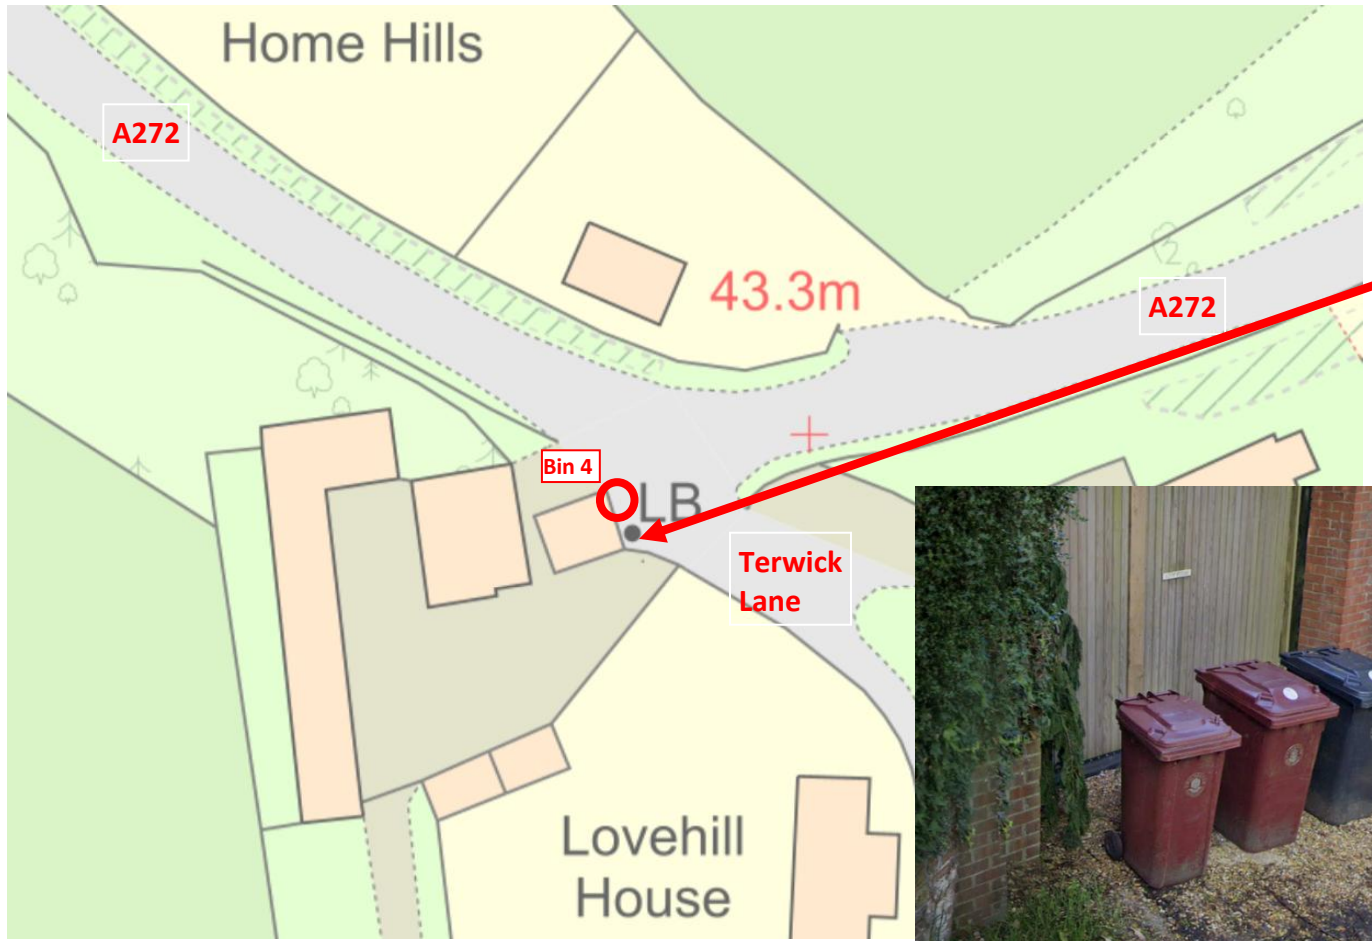

Grit bins: proposed locations (5)

1. A272 Crocker Hill - Exact position to be advised by WSCC Highways

What3words ref: [///decompose.couriers.traffic](https://www.what3words.com/#!/decompose/couriers.traffic)

Gatehouse Lane

Remains of old grit bin

2. A272 – Rother Lane junction - Exact position to be advised by WSCC Highways

What3words ref: [///limiting.procures.overjoyed](https://www.what3words.com/limiting-procures-overjoyed)

3. Mill Lane, Dumpford - Exact position to be advised by WSCC Highways

What3words ref: [///skewed.able.snowboard](https://www.what3words.com/skewed/able/snowboard)

4. A272 Terwick Lane junction - Exact position to be advised by WSCC Highways

What3words ref: [///devoured.deflate.sprouts](https://www.what3words.com/#!/devoured.deflate.sprouts)

5. A272 Chithurst Lane junction - Exact position to be advised by WSCC Highways

What3words ref: [///slurping.cowboys.knee](https://www.what3words.com/#!/slurping.cowboys.knee)