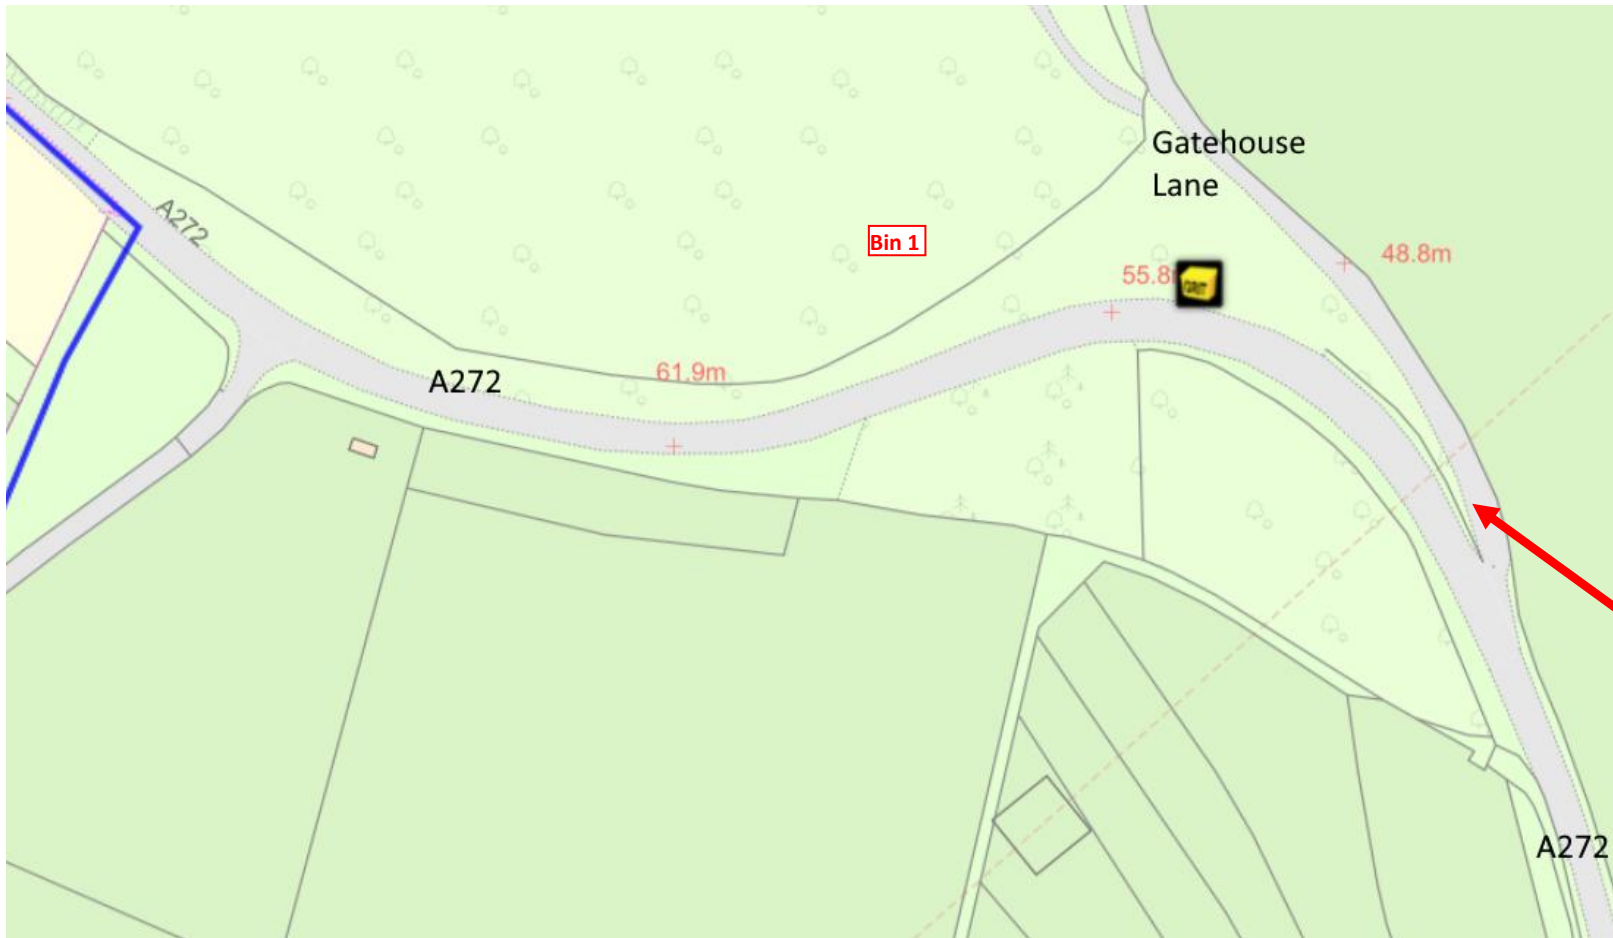

Grit bins: proposed locations (5)

1. A272 Crocker Hill - Exact position to be advised by WSCC Highways

What3words ref: [///decompose.couriers.traffic](https://www.what3words.com/#!/decompose/couriers.traffic)

Gatehouse Lane

Remains of old grit bin

2. A272 – Rother Lane junction - Exact position to be advised by WSCC Highways

What3words ref: [///limiting.procures.overjoyed](https://www.what3words.com/limiting-procures-overjoyed)

3. Mill Lane, Dumpford - Exact position to be advised by WSCC Highways

What3words ref: [///skewed.able.snowboard](https://www.what3words.com/skewed/able/snowboard)

4. A272 Terwick Lane junction - Exact position to be advised by WSCC Highways

What3words ref: [///devoured.deflate.sprouts](https://www.what3words.com/#!/devoured.deflate.sprouts)

5. A272 Chithurst Lane junction - Exact position to be advised by WSCC Highways

What3words ref: [///slurping.cowboys.knee](https://www.what3words.com/#!/slurping.cowboys.knee)