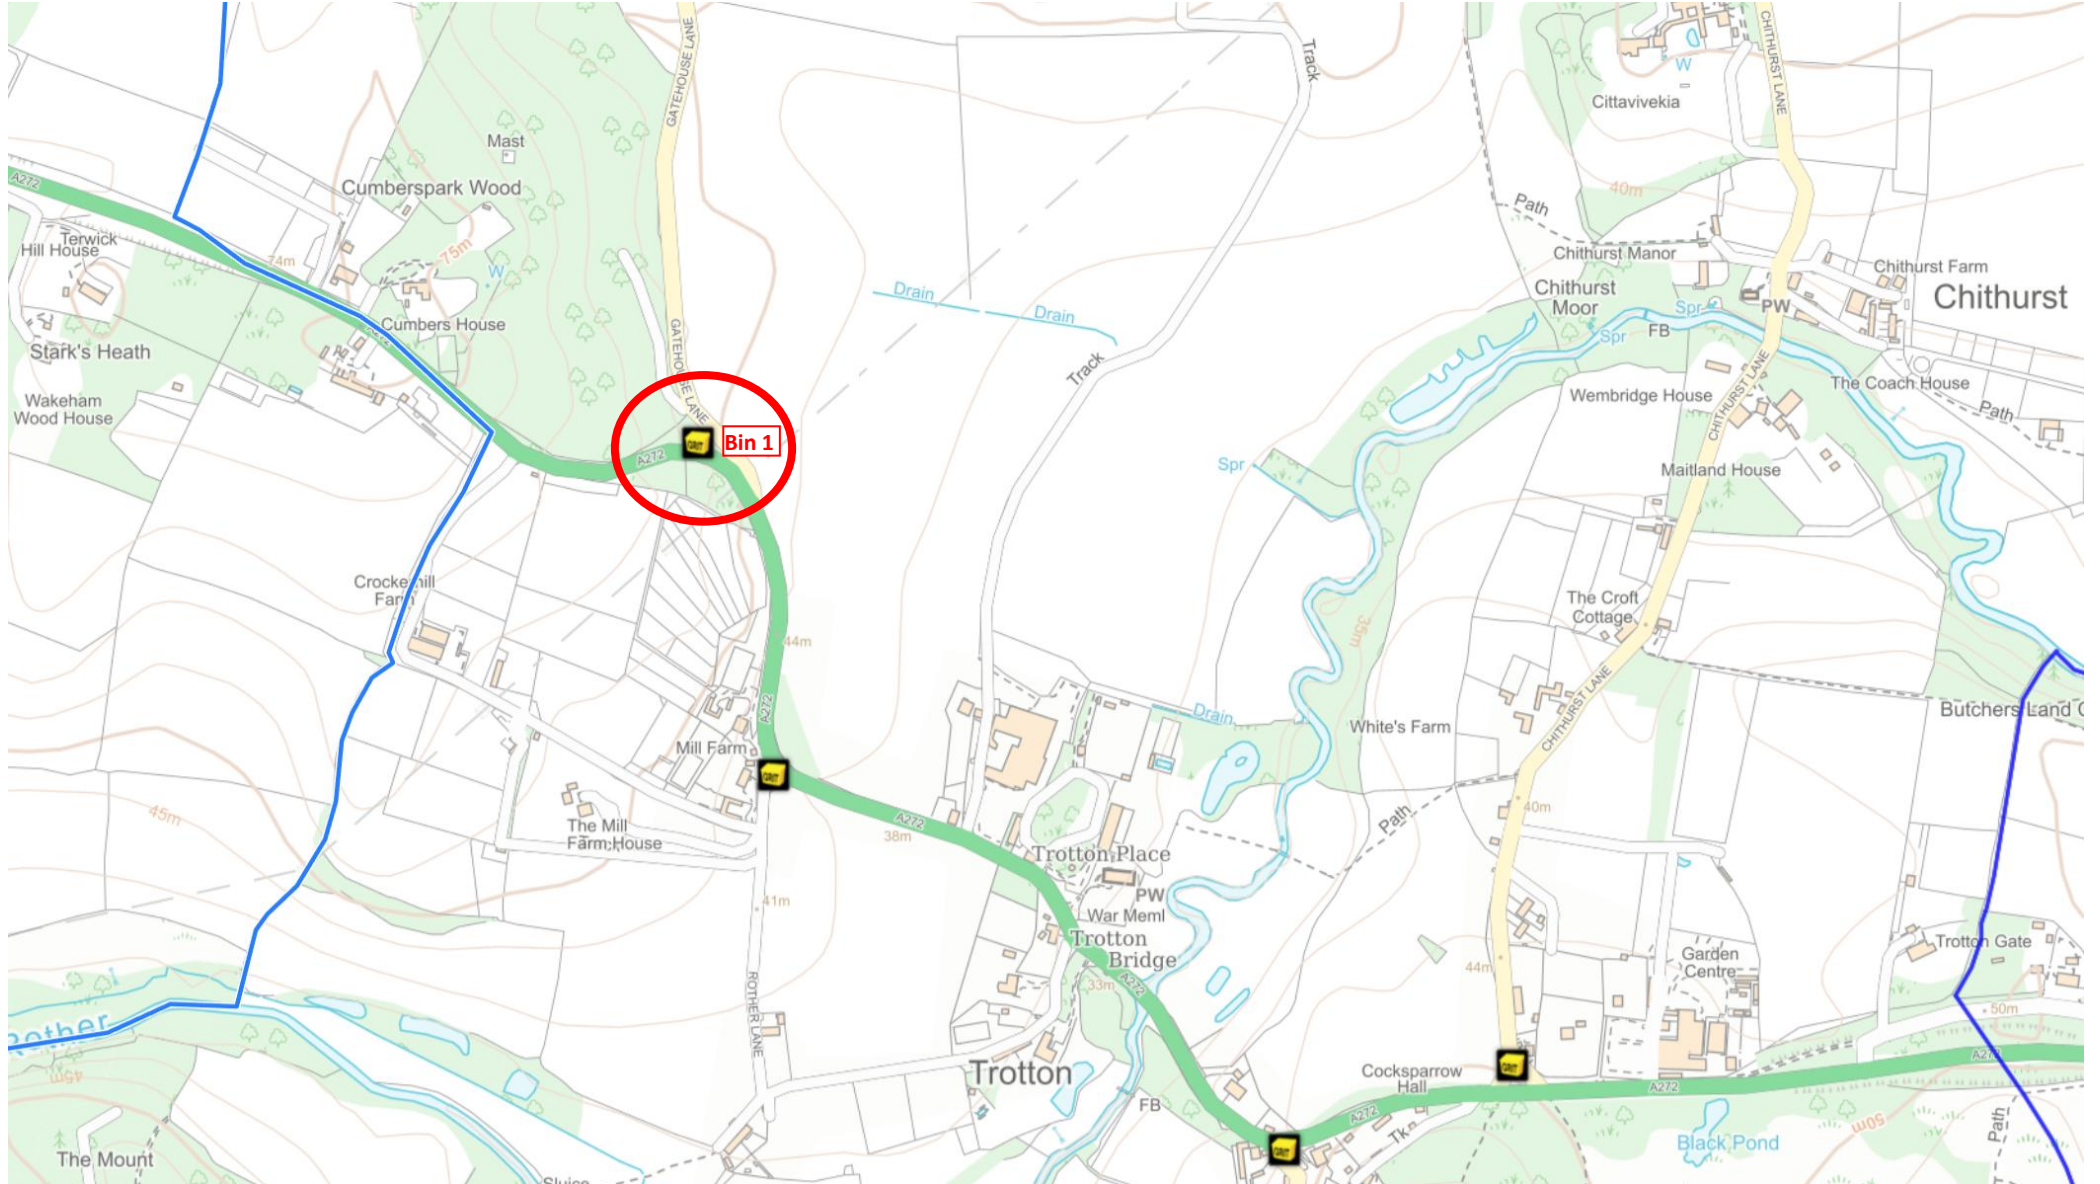

Grit bins: proposed locations (5)

1. A272 Crocker Hill - Exact position to be advised by WSCC Highways

What3words ref: [///decompose.couriers.traffic](https://www.what3words.com/#!/decompose/couriers.traffic)

Gatehouse Lane

Remains of old grit bin

2. A272 – Rother Lane junction - Exact position to be advised by WSCC Highways

What3words ref: [///limiting.procures.overjoyed](https://www.what3words.com/limiting-procures-overjoyed)

3. Mill Lane, Dumpford - Exact position to be advised by WSCC Highways

What3words ref: [///skewed.able.snowboard](https://www.what3words.com/skewed/able/snowboard)

4. A272 Terwick Lane junction - Exact position to be advised by WSCC Highways

What3words ref: [///devoured.deflate.sprouts](https://www.what3words.com/#!/devoured.deflate.sprouts)

5. A272 Chithurst Lane junction - Exact position to be advised by WSCC Highways

What3words ref: [///slurping.cowboys.knee](https://www.what3words.com/#!/slurping.cowboys.knee)