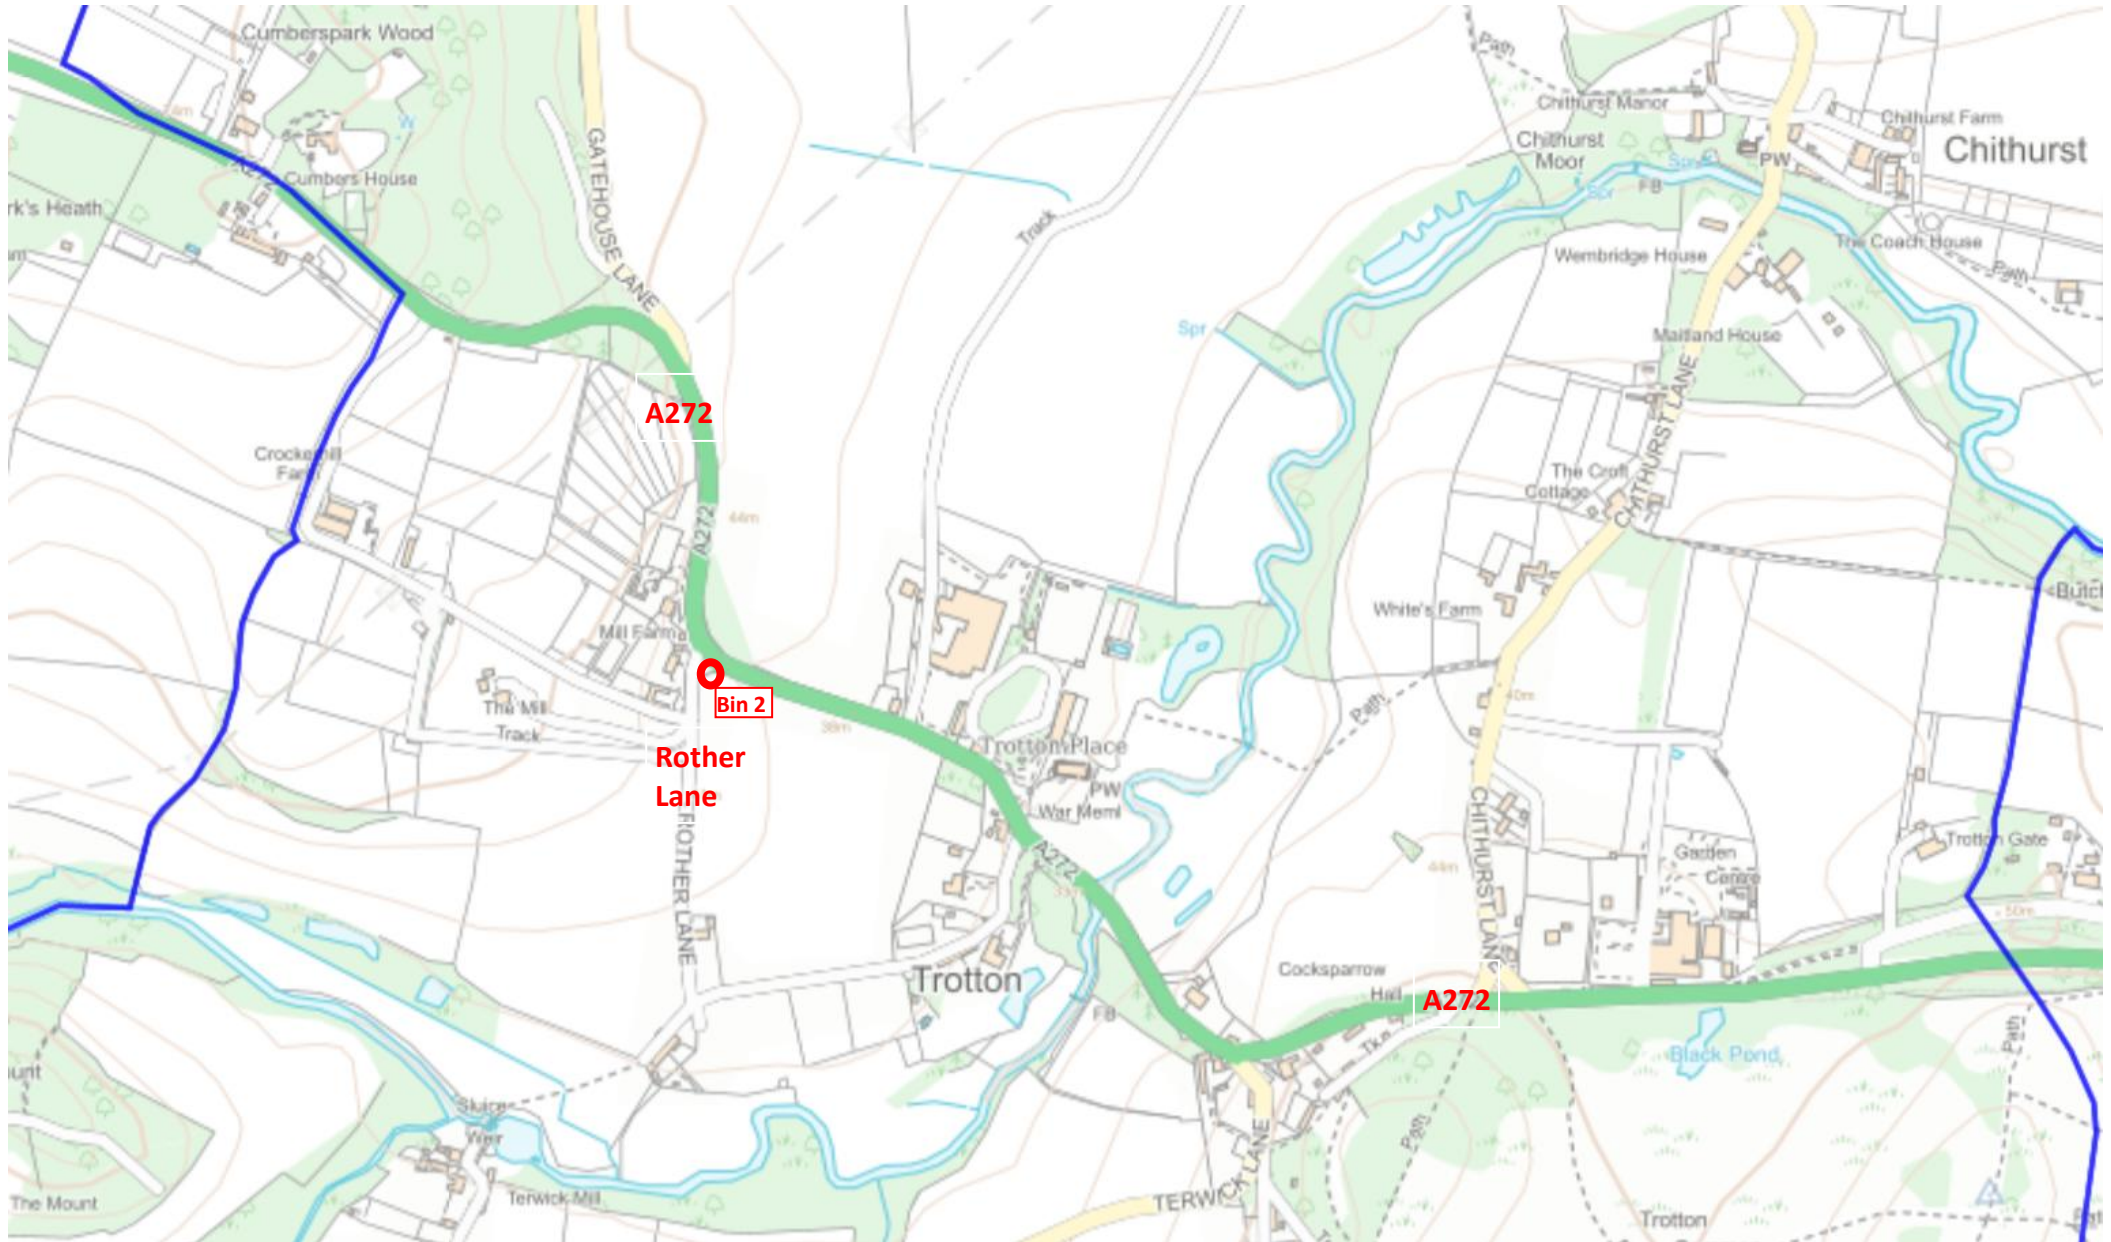

Grit bins: proposed locations (5)

1. A272 Crocker Hill - Exact position to be advised by WSCC Highways

What3words ref: [///decompose.couriers.traffic](https://www.what3words.com/#!/decompose/couriers.traffic)

Gatehouse Lane

Remains of old grit bin

2. A272 – Rother Lane junction - Exact position to be advised by WSCC Highways

What3words ref: [///limiting.procures.overjoyed](https://www.what3words.com/limiting-procures-overjoyed)

3. Mill Lane, Dumpford - Exact position to be advised by WSCC Highways

What3words ref: [///skewed.able.snowboard](https://www.what3words.com/skewed/able/snowboard)

4. A272 Terwick Lane junction - Exact position to be advised by WSCC Highways

What3words ref: [///devoured.deflate.sprouts](https://www.what3words.com/#!/devoured.deflate.sprouts)

5. A272 Chithurst Lane junction - Exact position to be advised by WSCC Highways

What3words ref: [///slurping.cowboys.knee](https://www.what3words.com/#!/slurping.cowboys.knee)